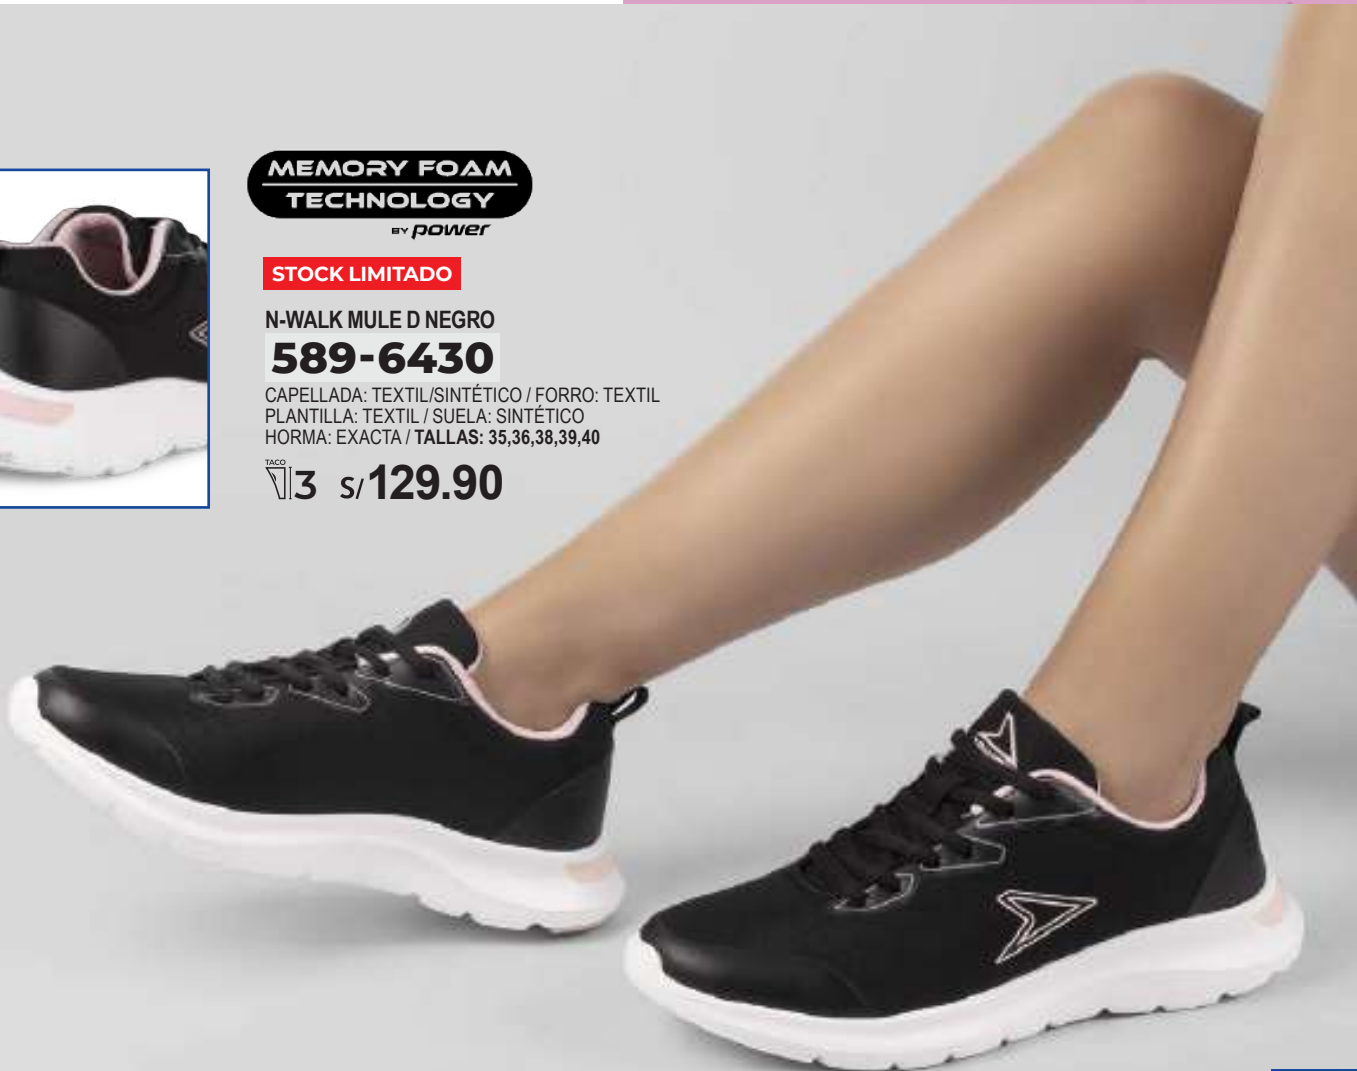

**MEMORY FOAM
TECHNOLOGY**
by *power*

STOCK LIMITADO

N-WALK MULE D NEGRO

589-6430

CAPELLADA: TEXTIL/SINTÉTICO / FORRO: TEXTIL
PLANTILLA: TEXTIL / SUELA: SINTÉTICO
HORMA: EXACTA / TALLAS: 35,36,38,39,40

TACO 3 S/129.90